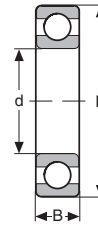

Open

**DEEP GROOVE BALL BEARINGS - INCH**

MVB No.	Dimensions (Inch)			Approx. Wgt. (lbs.)	Interchange		
	d	D	B		FED / Schatz	General	NICE
1601	.1875	.6875	.2500	.025	BR-01	21103-00	1601 NS
1602	.2500	.6875	.2500	.025	BR-02	21104-00	1602 NS
1603	.3125	.8750	.2812	.033	BR-03	21405-00	1603 NS
1604	.3750	.8750	.2812	.040	BR-04	21406-00	1604 NS
1605	.3125	.9062	.3125	.034	BR-05	21505-00	1605 NS
1606	.3750	.9062	.3125	.035	BR-06	21506-00	1606 NS
1607	.4375	.9062	.3125	.060	BR-07	21507-00	1607 NS
1614	.3750	1.1250	.3750	.077	BR-14	21806-00	1614 NS
1615	.4375	1.1250	.3750	.071	BR-15	21807-00	1615 NS
1616	.5000	1.1250	.3750	.066	BR-16	21808-00	1616 NS
1620	.4375	1.3750	.4375	.110	BR-20	22207-00	1620 NS
1621	.5000	1.3750	.4375	.106	BR-21	22208-00	1621 NS
1622	.5625	1.3750	.4375	.101	BR-22	22209-00	1622 NS
1623	.6250	1.3750	.4375	.088	BR-23	22210-00	1623 NS
1628	.6250	1.6250	.5000	.159	BR-28	22610-00	1628 NS
1630	.7500	1.6250	.5000	.143	BR-30	22612-00	1630 NS
1633	.6250	1.7500	.5000	.203	BR-33	22810-00	1633 NS
1635	.7500	1.7500	.5000	.187	BR-35	22812-00	1635 NS
1638	.7500	2.0000	.5625	.265	BR-38	23212-00	1638 NS
1640	.8750	2.0000	.5625	.247	BR-40	23214-00	1640 NS
1641	1.0000	2.0000	.5625	.221	BR-41	23216-00	1641 NS
1652	1.1250	2.5000	.6250	.463	BR-52	24018-00	1652 NS
1654	1.2500	2.5000	.6250	.419	BR-54	24020-00	1654 NS
1657	1.2500	2.5625	.6875	.474	-	24120-00	1657 NS
1658	1.3125	2.5625	.6875	.441	-	24121-00	1658 NS