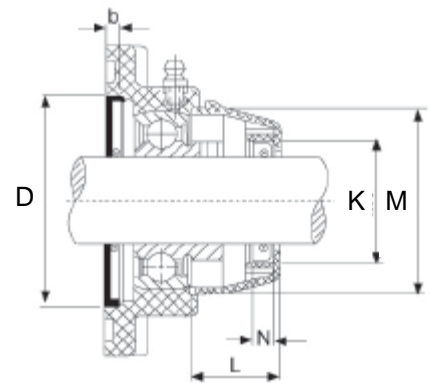

Plastic Cover: Close/Open Type (CC/OC)

Shaft Dia		Dimensions (mm)					
mm	inch	K	N	L	M	D	b
12	1/2	32	7	23	50	52	6
15	9/16 5/8	32	7	23	50	52	6
17	11/16	32	7	23	50	52	6
20	3/4	32	7	23	50	52	6
25	13/16 7/8 15/16 1	37	7	25	55	62	6
30	1 1/16 1 1/8 1 3/16 1 1/4	42	7	30	64	72	6
35	1 1/4 1 5/16 1 3/8 1 7/16	47	7	32	74.5	82	6
40	1 1/2 1 9/16	52	7	37	84	88	6
45	1 5/8 1 11/16 1 3/4	57	7	41	89	93	6
50	1 13/16 1 7/8 1 15/16 2	62	7	47	94	98	6
55	2 1/8 2 3/16 2	67	7	49	102	108	6
60	2 1/4 2 3/8 2 7/16	72	7	58	116	116	6

With CC and BS

With OC and BS

Back Seal

Dim Size	For P T PA Housing			For F FL FB Housing		
	d	b	D	d	b	D
BS204	20	3	52	20	6	52
BS205	25	3	56	25	6	62
BS206	30	3	66	30	6	72
BS207	35	3	76	35	6	82
BS208	40	3	86	40	6	88
BS209	45	3	90	45	6	93
BS210	50	3	96	50	6	98
BS211	55	3	107	55	6	108
BS212	60	3	116	60	6	116