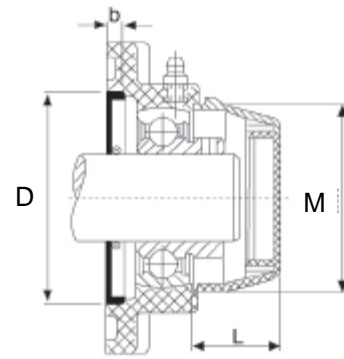

Plastic Cover: Close/Open Type (CC/OC)

Shaft Dia		Dimensions (mm)					
mm	inch	K	N	L	M	D	b
12	1/2	32	7	23	50	52	6
15	9/16 5/8	32	7	23	50	52	6
17	11/16	32	7	23	50	52	6
20	3/4	32	7	23	50	52	6
25	13/16 7/8 15/16 1	37	7	25	55	62	6
30	1 1/16 1 1/8 1 3/16 1 1/4	42	7	30	64	72	6
35	1 1/4 1 5/16 1 3/8 1 7/16	47	7	32	74.5	82	6
40	1 1/2 1 9/16	52	7	37	84	88	6
45	1 5/8 1 11/16 1 3/4	57	7	41	89	93	6
50	1 13/16 1 7/8 1 15/16 2	62	7	47	94	98	6
55	2 1/8 2 3/16 2	67	7	49	102	108	6
60	2 1/4 2 3/8 2 7/16	72	7	58	116	116	6

With CC and BS

With OC and BS

Back Seal

Dim Size	For P T PA Housing			For F FL FB Housing		
	d	b	D	d	b	D
BS204	20	3	52	20	6	52
BS205	25	3	56	25	6	62
BS206	30	3	66	30	6	72
BS207	35	3	76	35	6	82
BS208	40	3	86	40	6	88
BS209	45	3	90	45	6	93
BS210	50	3	96	50	6	98
BS211	55	3	107	55	6	108
BS212	60	3	116	60	6	116