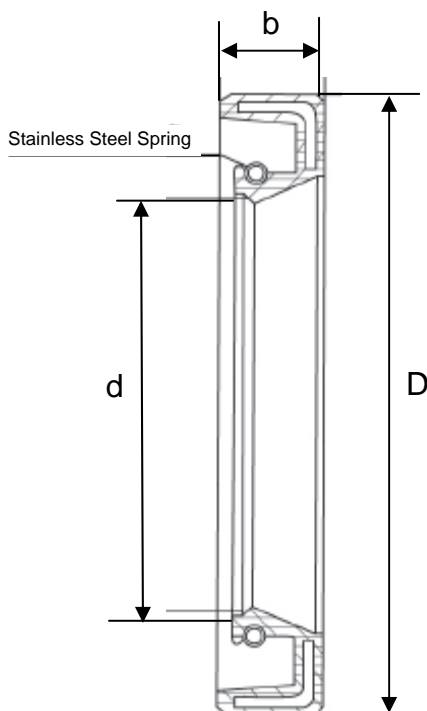

Plastic Cover: Close/Open Type (CC/OC)

Shaft Dia		Dimensions (mm)					
mm	inch	K	N	L	M	D	b
12	1/2	32	7	23	50	52	6
15	9/16 5/8	32	7	23	50	52	6
17	11/16	32	7	23	50	52	6
20	3/4	32	7	23	50	52	6
25	13/16 7/8 15/16 1	37	7	25	55	62	6
30	1 1/16 1 1/8 1 3/16 1 1/4	42	7	30	64	72	6
35	1 1/4 1 5/16 1 3/8 1 7/16	47	7	32	74.5	82	6
40	1 1/2 1 9/16	52	7	37	84	88	6
45	1 5/8 1 11/16 1 3/4	57	7	41	89	93	6
50	1 13/16 1 7/8 1 15/16 2	62	7	47	94	98	6
55	2 1/8 2 3/16 2	67	7	49	102	108	6
60	2 1/4 2 3/8 2 7/16	72	7	58	116	116	6

With CC and BS

With OC and BS

Back Seal

Dim Size	For P T PA Housing			For F FL FB Housing		
	d	b	D	d	b	D
BS204	20	3	52	20	6	52
BS205	25	3	56	25	6	62
BS206	30	3	66	30	6	72
BS207	35	3	76	35	6	82
BS208	40	3	86	40	6	88
BS209	45	3	90	45	6	93
BS210	50	3	96	50	6	98
BS211	55	3	107	55	6	108
BS212	60	3	116	60	6	116