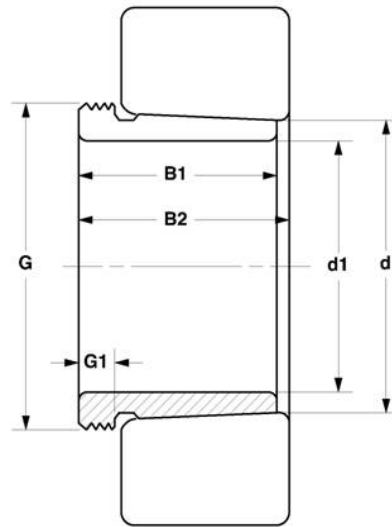

Hydraulic Withdrawal Sleeves 退卸套

AH, AHX, AOH Series

Bore Size=380 to 420mm

AOH

| MVB | Dimensions (mm) | | | | | | | Weight | Appertaining |
|----------|-----------------|-----|-----|-----|---------|----|------|--------|--------------|
| Item No. | d1 | d | B1 | B2 | G | G1 | G2 | (kg) | Lock Nut |
| AH3080 | 380 | 400 | 183 | 193 | Tr430x5 | 33 | - | 27 | HML86 |
| AOH3080 | 380 | 400 | 183 | 193 | Tr430x5 | 33 | G1/4 | 27 | HML86 |
| AH3180 | 380 | 400 | 240 | 250 | Tr440x5 | 38 | - | 39.5 | HM88 |
| AOH3180 | 380 | 400 | 240 | 250 | Tr440x5 | 38 | G1/4 | 39.5 | HM88 |
| AH3280 | 380 | 400 | 303 | 312 | Tr440x5 | 44 | - | 51.5 | HM88 |
| AOH3280 | 380 | 400 | 303 | 312 | Tr440x5 | 44 | G1/4 | 51.5 | HM88 |
| AH24080 | 380 | 400 | 228 | 248 | Tr420x5 | 28 | - | 27 | HM84 |
| AOH24080 | 380 | 400 | 228 | 248 | Tr420x5 | 28 | G1/4 | 27 | HM84 |
| AH24180 | 380 | 400 | 278 | 298 | Tr420x5 | 28 | - | 35 | HM84 |
| AOH24180 | 380 | 400 | 278 | 298 | Tr420x5 | 28 | G1/4 | 35 | HM84 |
| AH3084 | 400 | 420 | 186 | 196 | Tr450x5 | 34 | - | 29 | HML90 |
| AOH3084 | 400 | 420 | 186 | 196 | Tr450x5 | 34 | G1/4 | 29 | HML90 |
| AH3184 | 400 | 420 | 266 | 276 | Tr460x5 | 40 | - | 46 | HM92 |
| AOH3184 | 400 | 420 | 266 | 276 | Tr460x5 | 40 | G1/4 | 46 | HM92 |
| AH3284 | 400 | 420 | 321 | 331 | Tr460x5 | 46 | - | 59 | HM92 |
| AOH3284 | 400 | 420 | 321 | 331 | Tr460x5 | 46 | G1/4 | 59 | HM92 |
| AH24084 | 400 | 420 | 230 | 252 | Tr440x5 | 30 | - | 29 | HM88 |
| AOH24084 | 400 | 420 | 230 | 252 | Tr440x5 | 30 | G1/4 | 29 | HM88 |
| AH24184 | 400 | 420 | 310 | 332 | Tr440x5 | 30 | - | 39 | HM88 |
| AOH24184 | 400 | 420 | 310 | 332 | Tr440x5 | 30 | G1/4 | 39 | HM88 |
| AH3088 | 420 | 440 | 194 | 205 | Tr470x5 | 35 | - | 31.9 | HML94 |
| AOH3088 | 420 | 440 | 194 | 205 | Tr470x5 | 35 | G1/4 | 31.9 | HML94 |
| AH3188 | 420 | 440 | 270 | 281 | Tr480x5 | 42 | - | 50 | HM96 |
| AOH3188 | 420 | 440 | 270 | 281 | Tr480x5 | 42 | G1/4 | 50 | HM96 |
| AH3288 | 420 | 440 | 330 | 341 | Tr480x5 | 48 | - | 64.5 | HM96 |
| AOH3288 | 420 | 440 | 330 | 341 | Tr480x5 | 48 | G1/4 | 64.5 | HM96 |
| AH24088 | 420 | 440 | 242 | 264 | Tr460x5 | 30 | - | 32 | HM92 |
| AOH24088 | 420 | 440 | 242 | 264 | Tr460x5 | 30 | G1/4 | 32 | HM92 |
| AH24188 | 420 | 440 | 310 | 332 | Tr460x5 | 30 | - | 45.5 | HM92 |
| AOH24188 | 420 | 440 | 310 | 332 | Tr460x5 | 30 | G1/4 | 45.5 | HM92 |